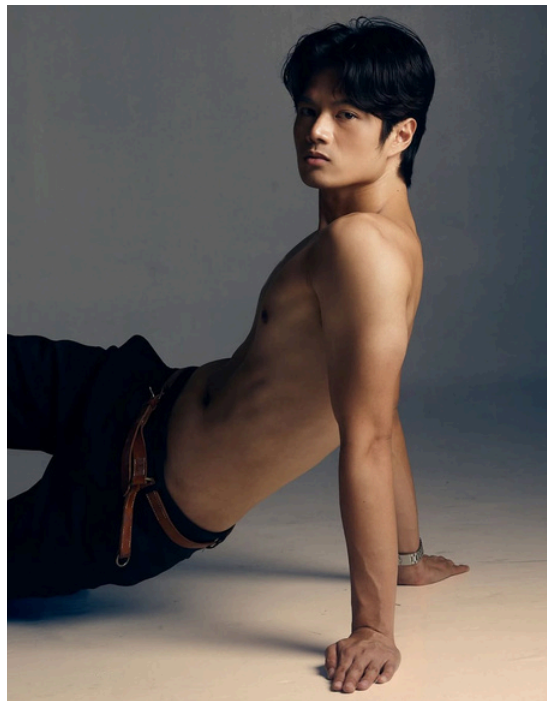

FRANZ

Height: 5'11 | RTW: M | Waist: 29 | Shoes: 9 | Hair Color: Dark Brown | Eyes: Dark Brown